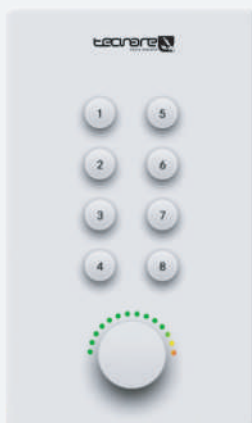

**PANEL A DMX8X8**

**Features:**

- ▶ There are eight buttons and one knob;
- ▶ Support customized functions
- ▶ Use UDP communication protocol;
- ▶ POE power supply.

Model	PANEL A
Programmable buttons	8 (support user-defined)
Control knob	1
Control protocol	UDP communication protocol
Address setting method	TCP/IP
Signal cable length	100 meters
Power supply	POE power supply
Connection port	RJ-45
Power consumption	<100mw
Color	White
Material	Aluminum alloy sandblasting

**PANEL B DMX8X8**

**Features:**

- ▶ There is one knob.
- ▶ Support customized functions.
- ▶ Use UDP communication protocol.
- ▶ POE power supply.
- ▶ Support 32 menus.

Model	PANEL B
Control knob	1
Control protocol	UDP communication protocol
Address setting method	TCP/IP
Signal cable length	100 meters
Power supply	POE power supply
Connection port	RJ-45
Power consumption	<100mw
Color	White
Material	Aluminum alloy sandblasting