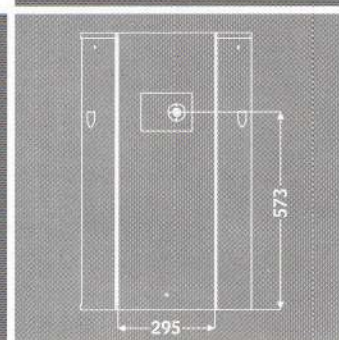

The size of the loudspeaker system is smaller than standards double 15".

Applications:

TS 700 can be used in the following applications:

- Small mobile audio
- Disco or live music installation

Technical specifications:

Frequency Response (Hz)	50 Hz-18 KHz ± 3 dB
Power Handling (Watts)	700 W RMS
Sensitivity	103 dB (1 watt / 1 meter)
Nominal peak	131 dB
Coverage angle	80° horizontal 80° vertical
Crossover	3,5 KHz passive
Impedance	4 Ohm
Drivers	LF: 1x15" + 1x12" HF: 1x1" + conical horn
Connectors	2x4 pin speakon
Dimensions	Trapezoidal 81,5x50F/29,5Rx52 cm
Weight	34 Kg