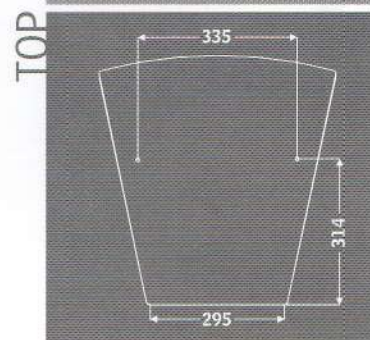

The size of the loudspeaker system is smaller than standards double 15".

Applications:

TS 700 can be used in the following applications:

- Small mobile audio
- Disco or live music installation

Technical specifications:

Frequency Response (Hz)	50 Hz-18 KHz ± 3 dB
Power Handling (Watts)	700 W RMS
Sensitivity	103 dB (1 watt / 1 meter)
Nominal peak	131 dB
Coverage angle	80° horizontal 80° vertical
Crossover	3,5 KHz passive
Impedance	4 Ohm
Drivers	LF: 1x15" + 1x12" HF: 1x1" + conical horn
Connectors	2x4 pin speakon
Dimensions	Trapezoidal 81,5x50F/29,5Rx52 cm
Weight	34 Kg