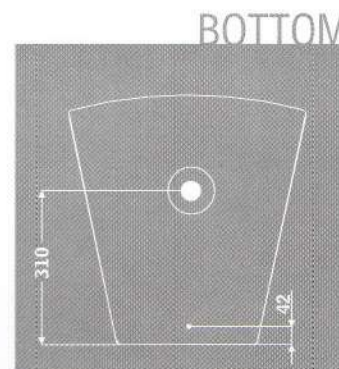

The size of the loudspeaker system is smaller than standards double 15".

Applications:

TS 700 can be used in the following applications:

- Small mobile audio
- Disco or live music installation

Technical specifications:

Frequency Response (Hz)	50 Hz-18 KHz ± 3 dB
Power Handling (Watts)	700 W RMS
Sensitivity	103 dB (1 watt / 1 meter)
Nominal peak	131 dB
Coverage angle	80° horizontal 80° vertical
Crossover	3,5 KHz passive
Impedance	4 Ohm
Drivers	LF: 1x15" + 1x12" HF: 1x1" + conical horn
Connectors	2x4 pin speakon
Dimensions	Trapezoidal 81,5x50F/29,5Rx52 cm
Weight	34 Kg