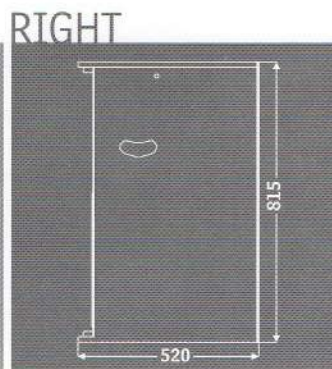

The size of the loudspeaker system is smaller than standards double 15".

Applications:

TS 700 can be used in the following applications:

- Small mobile audio
- Disco or live music installation

Technical specifications:

Frequency Response (Hz)	50 Hz-18 KHz ± 3 dB
Power Handling (Watts)	700 W RMS
Sensitivity	103 dB (1 watt / 1 meter)
Nominal peak	131 dB
Coverage angle	80° horizontal 80° vertical
Crossover	3,5 KHz passive
Impedance	4 Ohm
Drivers	LF: 1x15" + 1x12" HF: 1x1" + conical horn
Connectors	2x4 pin speakon
Dimensions	Trapezoidal 81,5x50F/29,5Rx52 cm
Weight	34 Kg