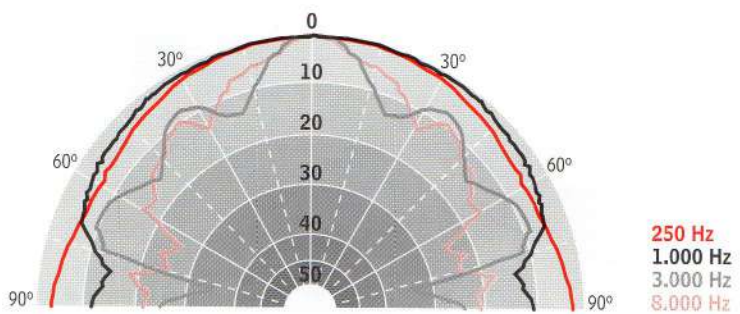

D i a g r a m :
H o r i z o n t a l
p o l a r
p a t t e r n