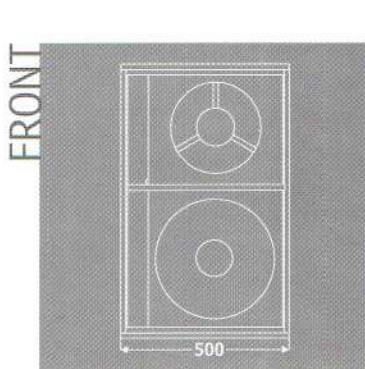

Tecnare TS 700

Description:

TS 700 is a two way compact full range system, tuned with two loudspeakers, one 15" and one 12", passively crossovered with a 1" compression driver, attached to the front of the 12" and coupled to an exponential horn. The shape of the cabinet is trapezoidal, and it's painted in texture black finish. The material used is birch plywood. Flying hardware and handles are included. This system design excels the performances of standards double 15" plus compression driver. The benefits we obtain under this new approach are:

Better bass response, not so "muddy" as double 15", with more "punch".

Smoother and more natural mid frequency band, due to the use of a 12".

Clearer treble response, as the compression driver is crossovered higher, resulting also into a better protection.

The size of the loudspeaker system is smaller than standards double 15".

Applications:

TS 700 can be used in the following applications:

- Small mobile audio
- Disco or live music installation

Technical specifications:

Frequency Response (Hz)	50 Hz-18 KHz ± 3 dB
Power Handling (Watts)	700 W RMS
Sensitivity	103 dB (1 watt / 1 meter)
Nominal peak	131 dB
Coverage angle	80° horizontal 80° vertical
Crossover	3,5 KHz passive
Impedance	4 Ohm
Drivers	LF: 1x15" + 1x12" HF: 1x1" + conical horn
Connectors	2x4 pin speakon
Dimensions	Trapezoidal 81,5x50F/29,5Rx52 cm
Weight	34 Kg