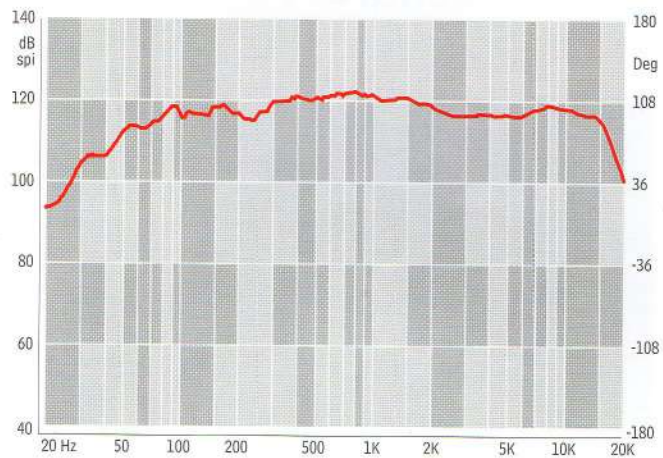

Tecnare **TS 700**

D i a g r a m :
F r e q u e n c y
r e s p o n s e
c u r v e