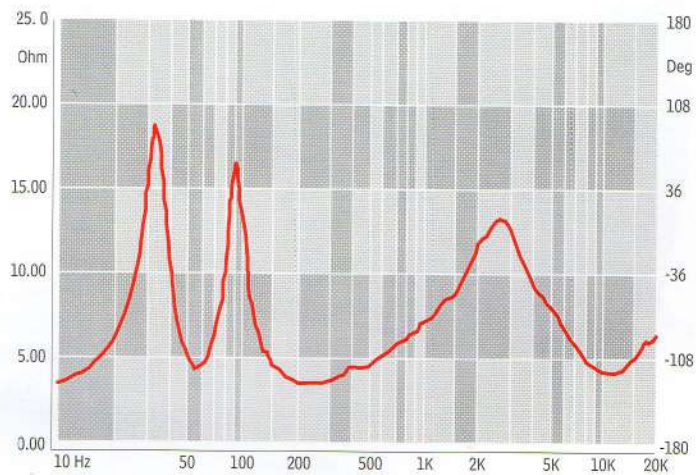

D i a g r a m :
H o r i z o n t a l
p o l a r
p a t t e r n

D i a g r a m :
I m p e d a n c e
c u r v e