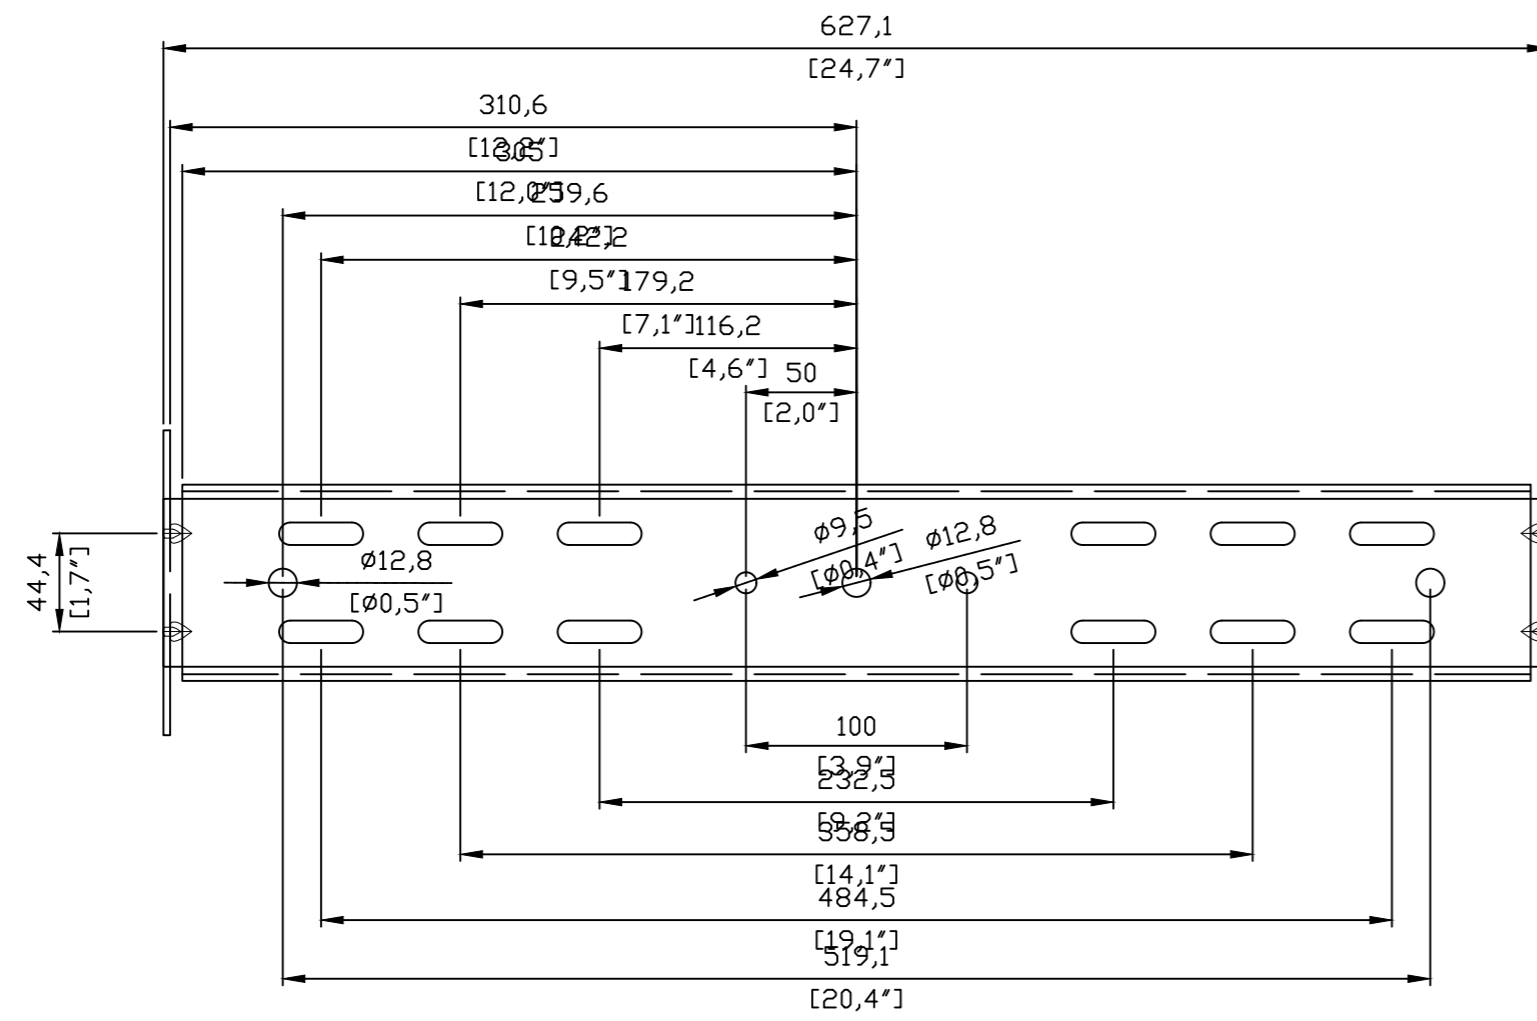

FIRST ANGLE PROJECTION

Required Finish: Matt Black Negro Mate	Scale: 1:1	ALL DIMENSIONS IN MILLIMETRES / INCH			DO NOT SCALE
Drawn by: PC	Checked By: PC	Drawing Number 028:20	Date drawn: 11/02/16	Material Spec. Steel - Acero	
 www.tecnare.com	EXEL ACOUSTIC SL C/Encinar 282 Casarrubios del Monte 45950 - TOLEDO		Part Name IBZA12- U-Bracket / Soporte en "U"		Sheet 1 of 1
			Part Number TUB-112		