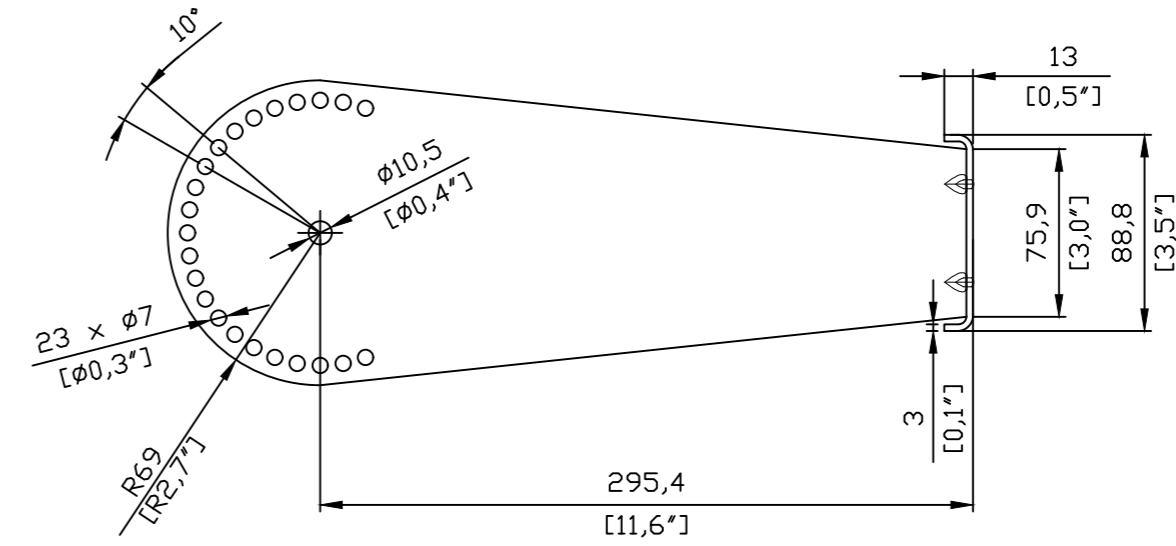

FIRST ANGLE PROJECTION

Required Finish: Matt Black Negro Mate	Scale: 1:1	ALL DIMENSIONS IN MILLIMETRES / INCH			DO NOT SCALE
Drawn by: PC	Checked By: PC	Drawing Number 028:20	Date drawn: 11/02/16	Material Spec. Steel - Acero	
 www.tecnare.com	EXEL ACOUSTIC SL C/Encinar 282 Casarrubios del Monte 45950 - TOLEDO		Part Name IBZA12- U-Bracket / Soporte en "U"		Sheet 1 of 1
			Part Number TUB-112		