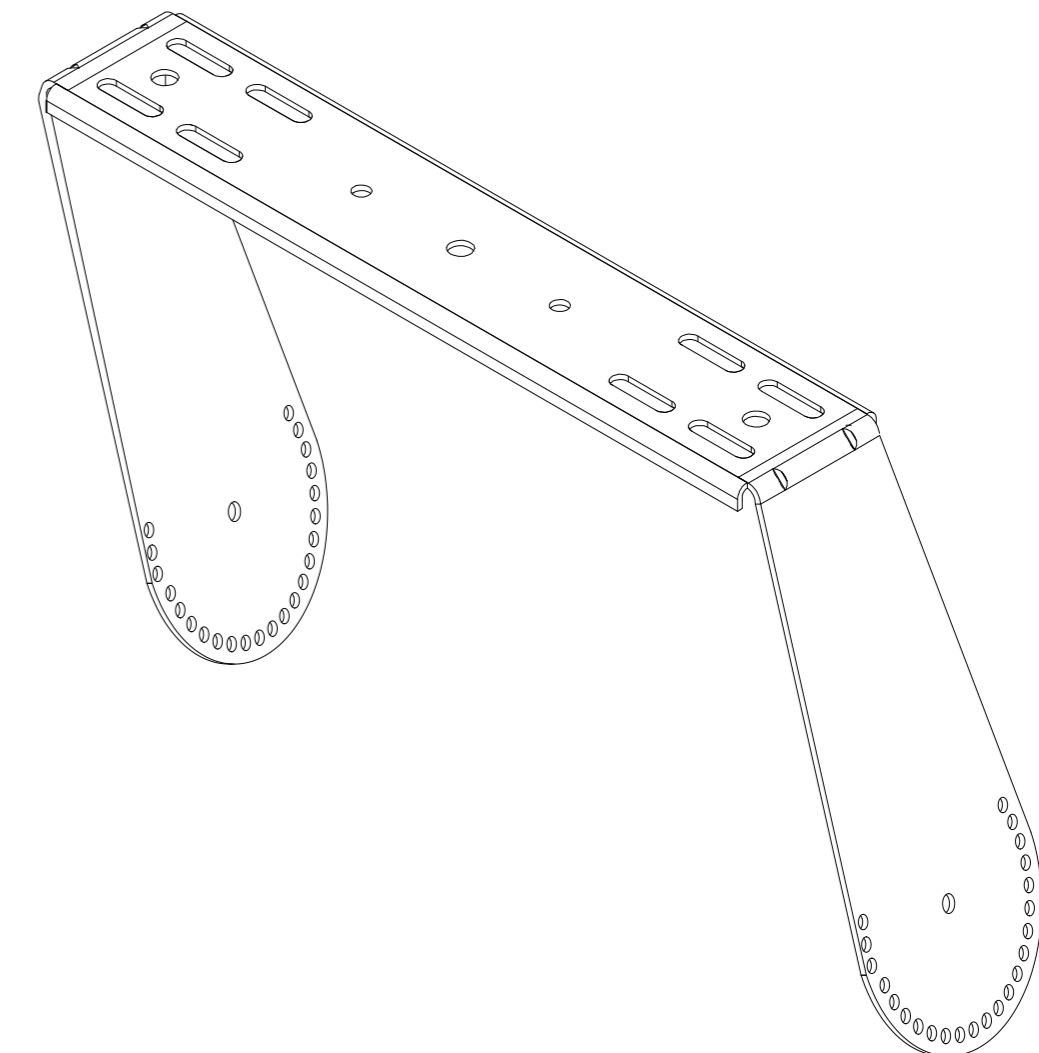

FIRST ANGLE PROJECTION

Required Finish: Matt Black Negro Mate	Scale: 1:1	ALL DIMENSIONS IN MILLIMETRES / INCH			DO NOT SCALE
Drawn by: PC	Checked By: PC	Drawing Number 028:20	Date drawn: 11/02/16	Material Spec. Steel - Acero	
 www.tecnare.com	EXEL ACOUSTIC SL C/Encinar 282 Casarrubios del Monte 45950 - TOLEDO		Part Name IBZA12- U-Bracket / Soporte en "U"		Sheet 1 of 1
			Part Number TUB-112		