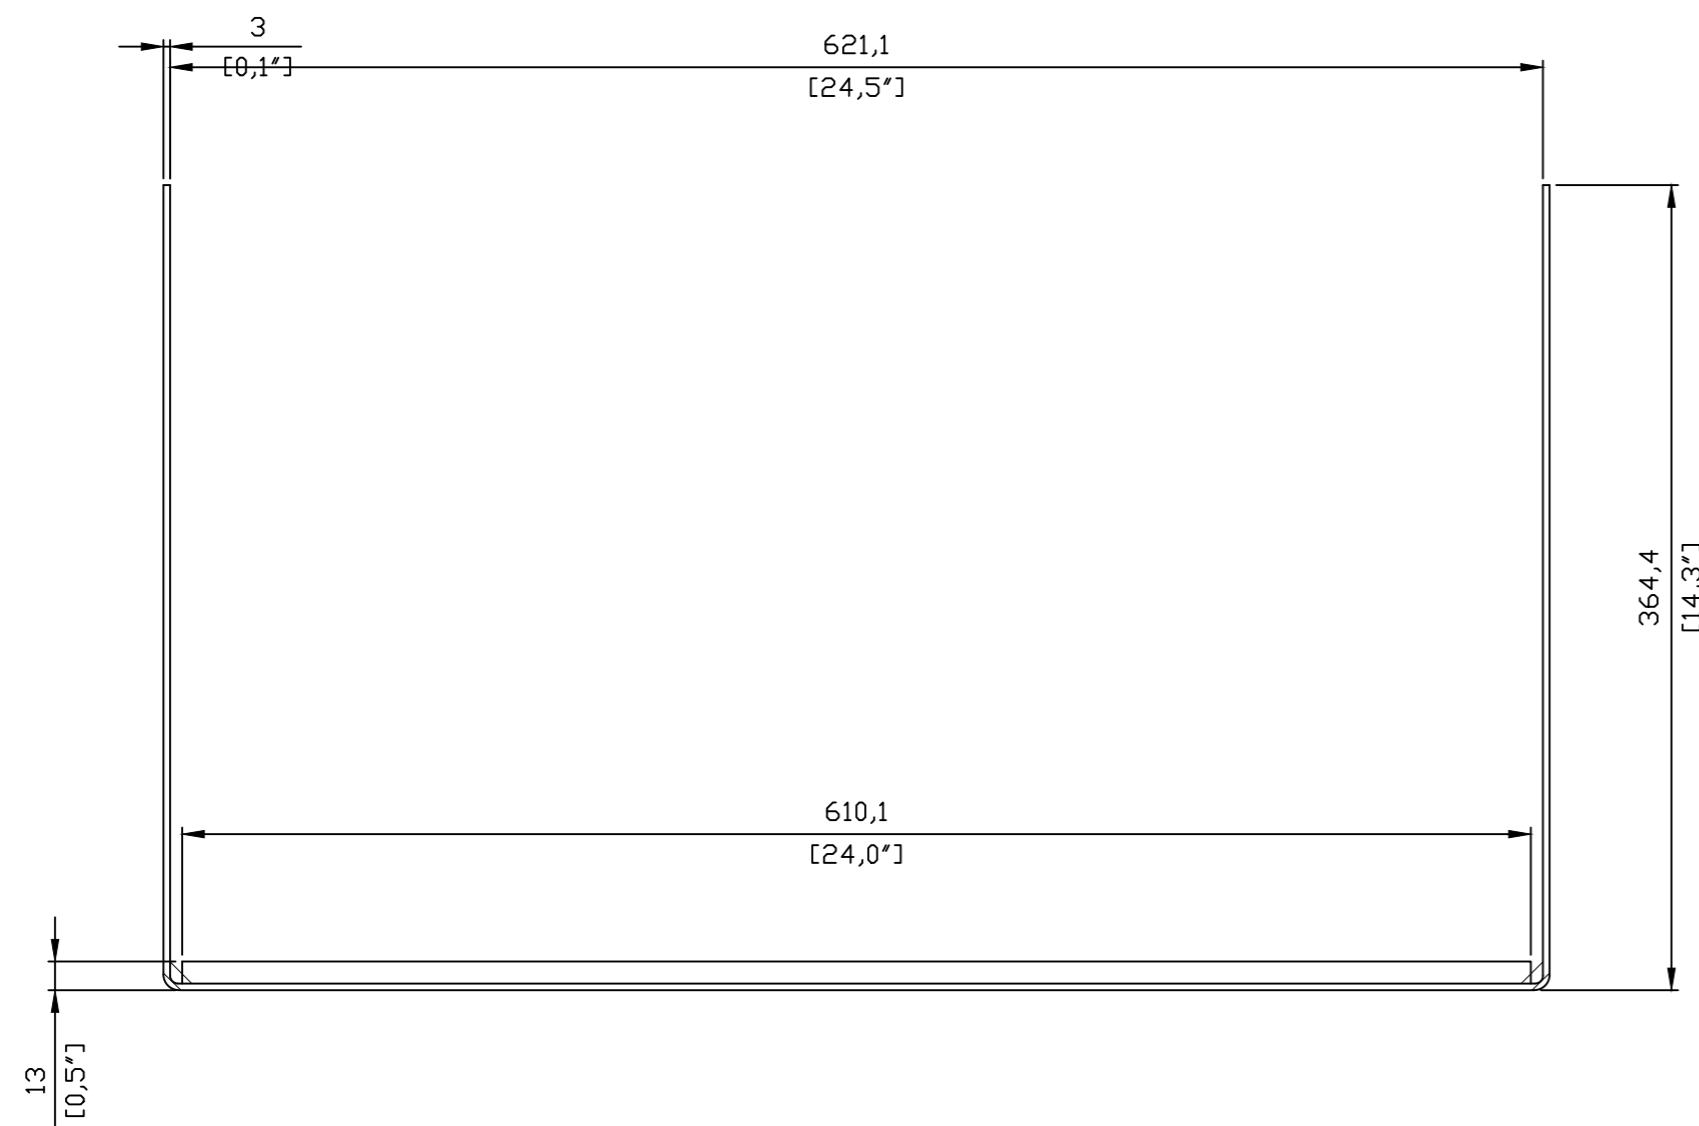

FIRST ANGLE PROJECTION

Required Finish: Matt Black Negro Mate	Scale: 1:1	ALL DIMENSIONS IN MILLIMETRES / INCH			DO NOT SCALE
Drawn by: PC	Checked By: PC	Drawing Number 028:20	Date drawn: 11/02/16	Material Spec. Steel - Acero	
 www.tecnare.com	EXEL ACOUSTIC SL C/Encinar 282 Casarrubios del Monte 45950 - TOLEDO		Part Name IBZA12- U-Bracket / Soporte en "U"		Sheet 1 of 1
			Part Number TUB-112		