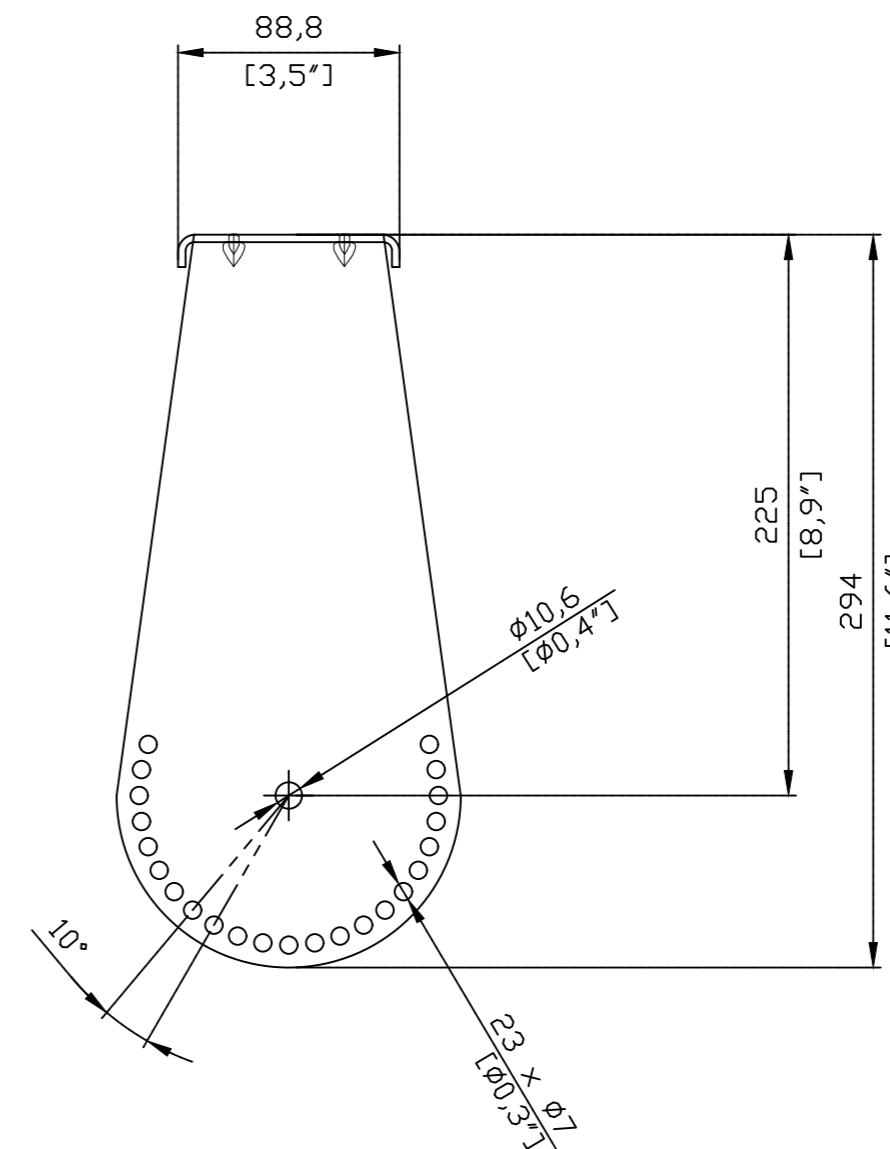

FIRST ANGLE PROJECTION

Required Finish: Matt Black Negro Mate	Scale: 1:1	ALL DIMENSIONS IN MILLIMETRES / INCH			DO NOT SCALE
Drawn by: PC	Checked By: PC	Drawing Number 027:20	Date drawn: 11/02/16	Material Spec. Steel - Acero	
 www.tecnare.com		EXEL ACOUSTIC SL C/Encinar 282 Casarrubios del Monte 45950 - TOLEDO		Part Name IBZA8- U-Bracket / Soporte en "U" Part Number TUB-I8	
					Sheet 1 of 1