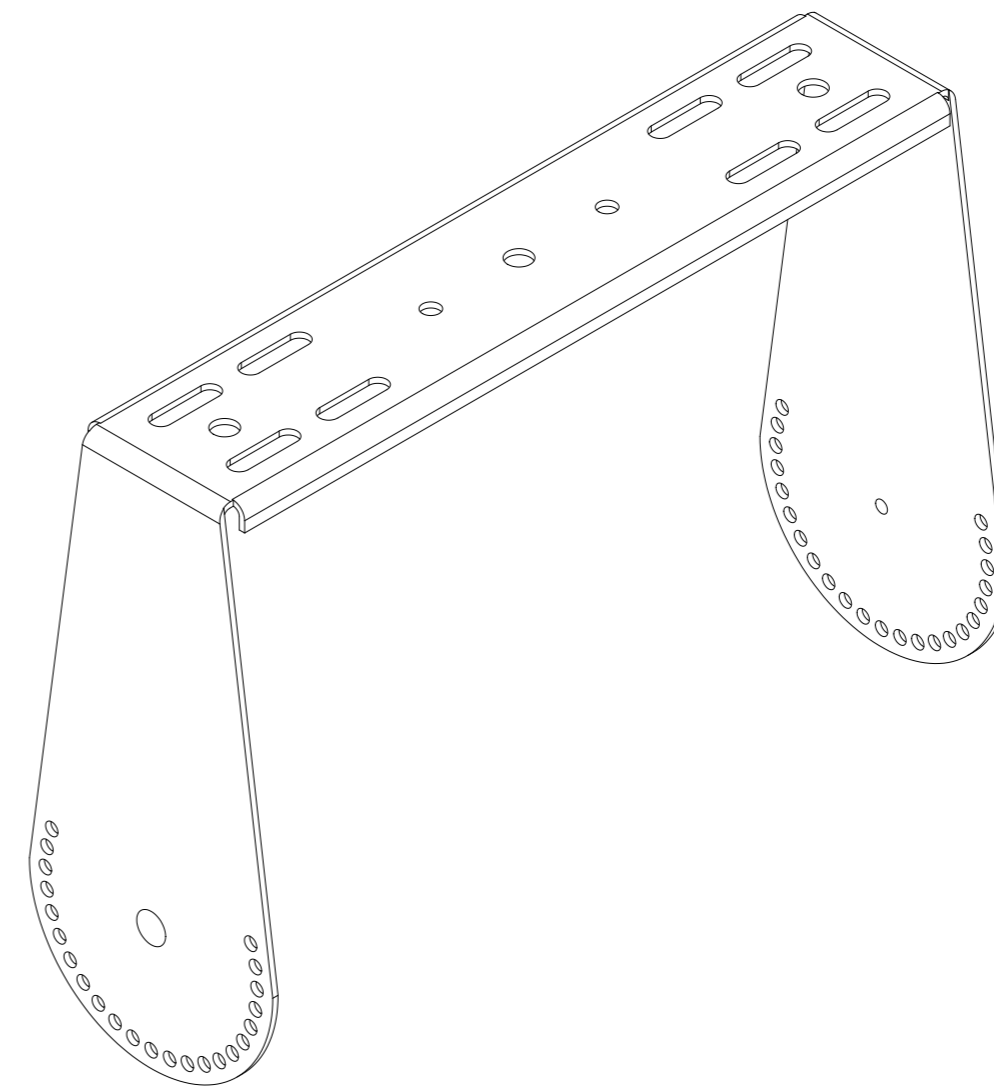

FIRST ANGLE PROJECTION

Required Finish: Matt Black Negro Mate	Scale: 1:1	ALL DIMENSIONS IN MILLIMETRES / INCH			DO NOT SCALE
Drawn by: PC	Checked By: PC	Drawing Number 027:20	Date drawn: 11/02/16	Material Spec. Steel - Acero	
 www.tecnare.com		EXEL ACOUSTIC SL C/Encinar 282 Casarrubios del Monte 45950 - TOLEDO		Part Name IBZA8- U-Bracket / Soporte en "U" Part Number TUB-I8	
					Sheet 1 of 1