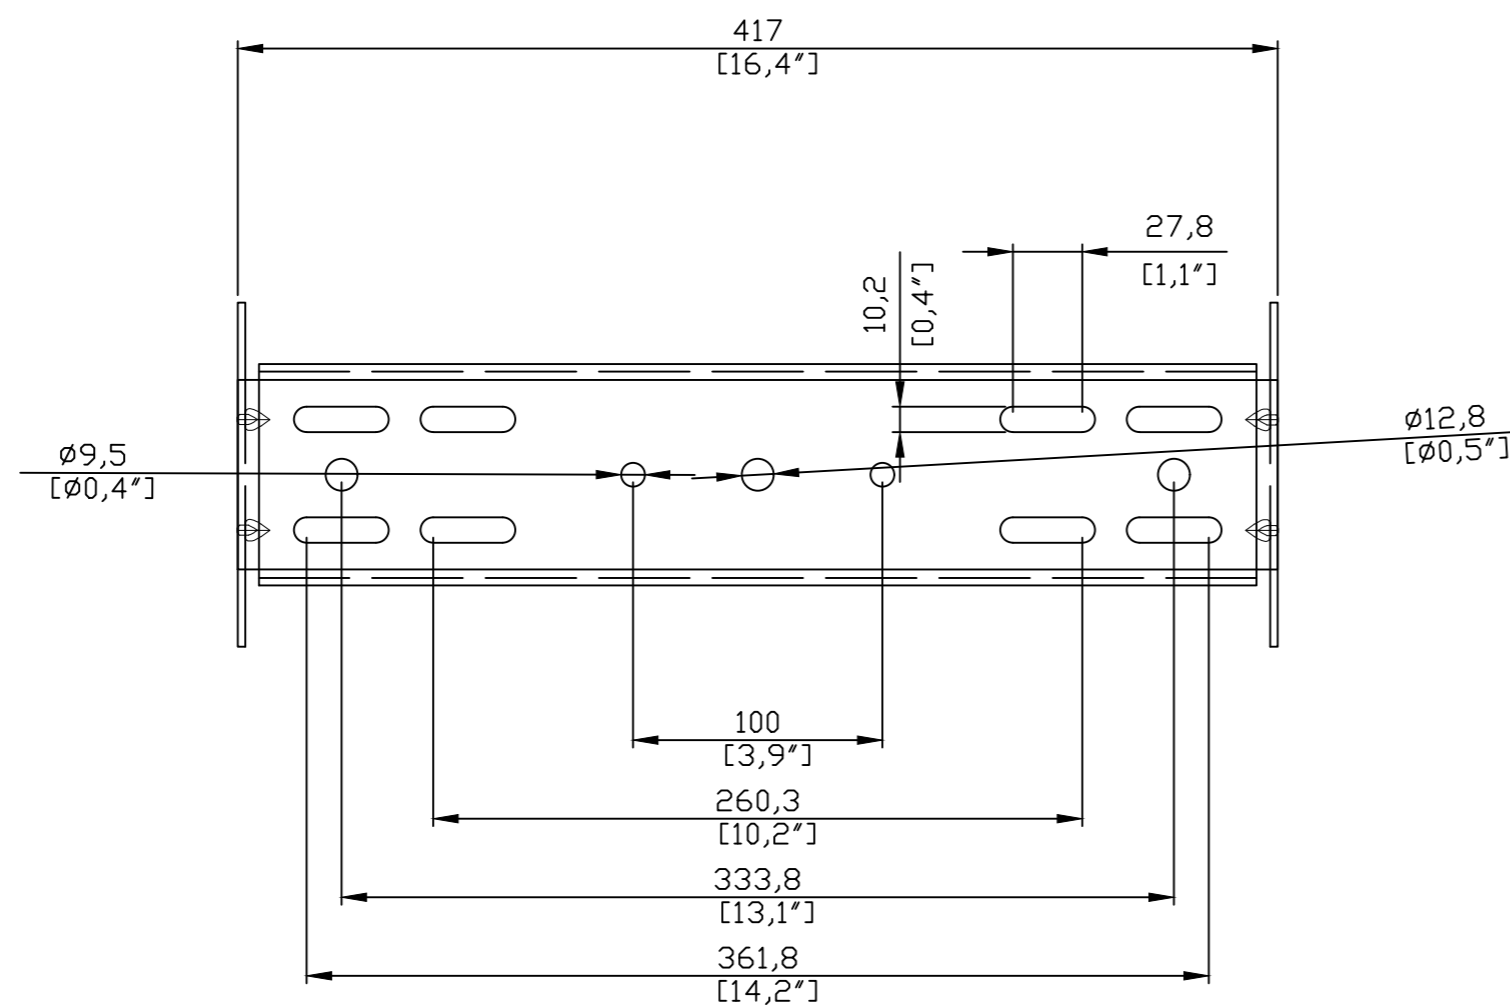

FIRST ANGLE PROJECTION

Required Finish: Matt Black Negro Mate	Scale: 1:1	ALL DIMENSIONS IN MILLIMETRES / INCH			DO NOT SCALE
Drawn by: PC	Checked By: PC	Drawing Number 027:20	Date drawn: 11/02/16	Material Spec. Steel - Acero	
 www.tecnare.com		EXEL ACOUSTIC SL C/Encinar 282 Casarrubios del Monte 45950 - TOLEDO		Part Name IBZA8- U-Bracket / Soporte en "U" Part Number TUB-I8	
					Sheet 1 of 1